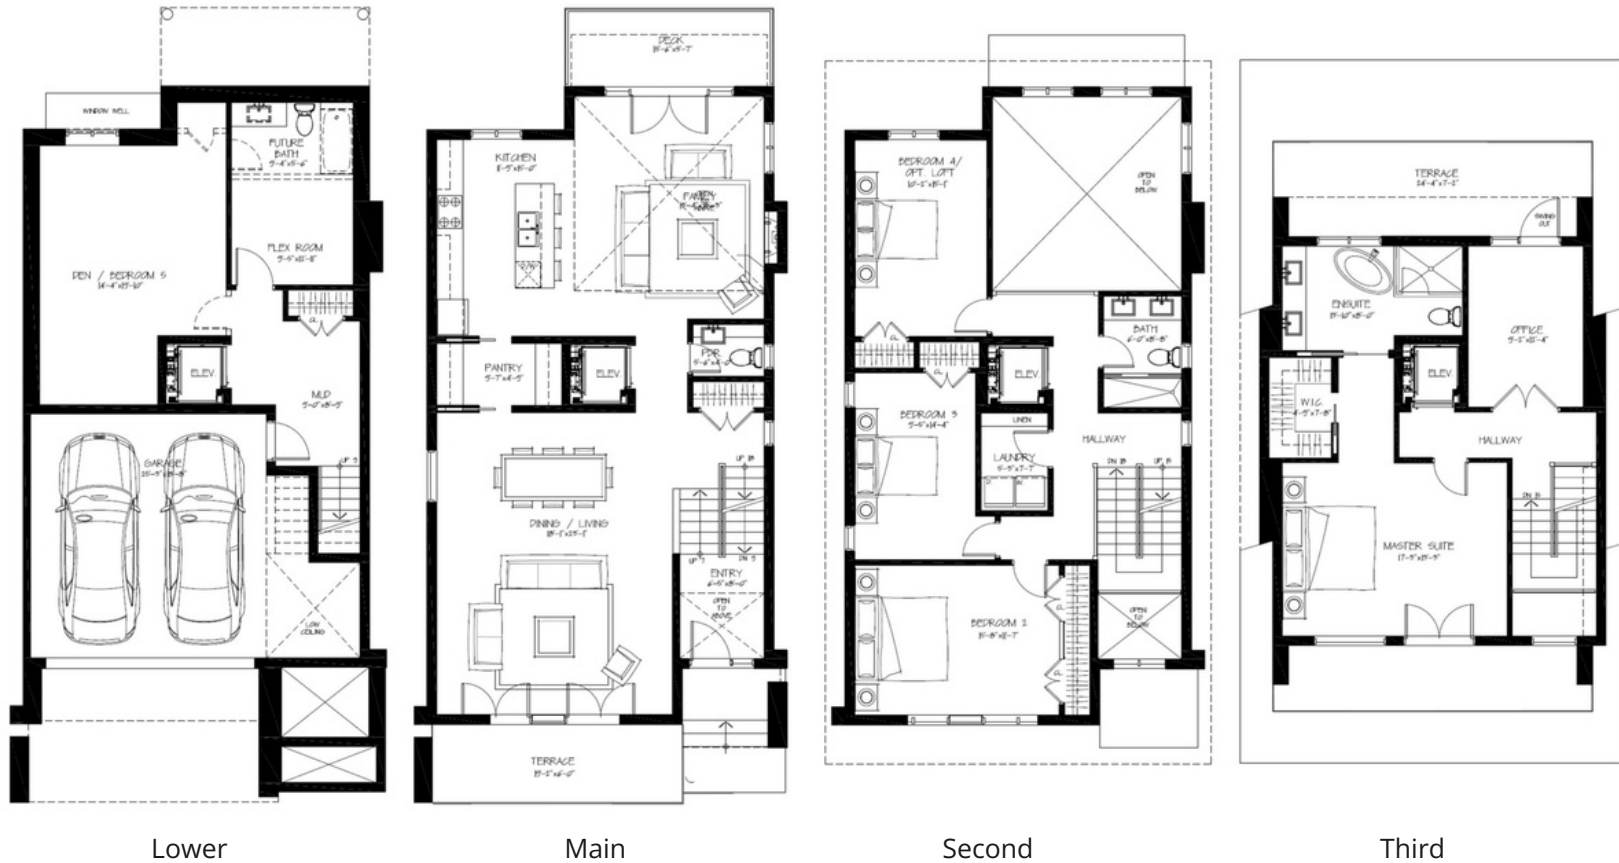

The Rise

Elevation B w/ Elevator - Lot 9

3,660 SF | 4 Bedrooms | 2.5 Bathrooms

Enjoy \$25,000 in bonuses with the purchase of these models!

- ➔ \$10,000 voucher to Dala Decor (furniture or lighting fixtures)
- ➔ \$15,000 voucher to apply to upgrades or cedar barrel sauna